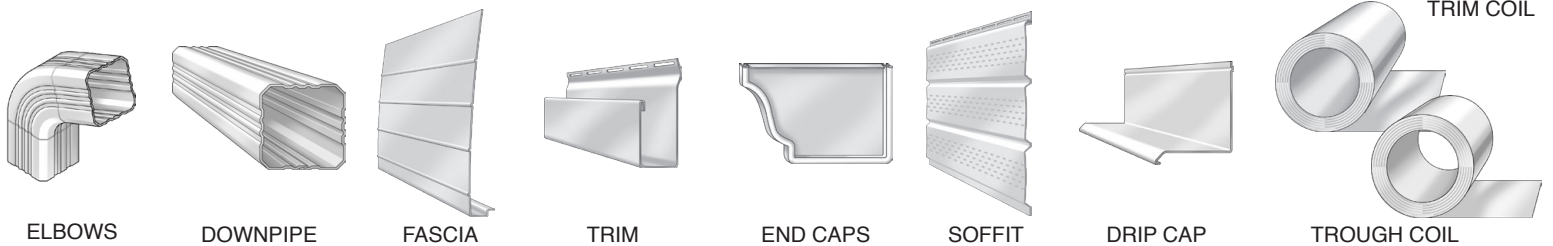

**DOWNPIPE
END CAPS
ELBOWS
STRAPS
J-TRIM**

**Roofing • Siding
Metal Shop**

**TROUGH COIL
TRIM COIL
DRIP CAP
SOFFIT
FASCIA**

ALUMINUM & RAINWARE

COLOUR REFERENCE CHART

White	Linen	Beige	Ivory	Wicker
Sand	Clay	Pebble Clay	Brownstone	Harvard Slate
Chocolate	Universal Brown	Commercial Brown	Antique Brown	Cactus
Granite	Gray	Charcoal	Ironstone	Black

*Select colours may only be available by special order. Speak to your sales representative for more information.

ELBOWS

DOWNPIPE

FASCIA

TRIM

END CAPS

SOFFIT

DRIP CAP