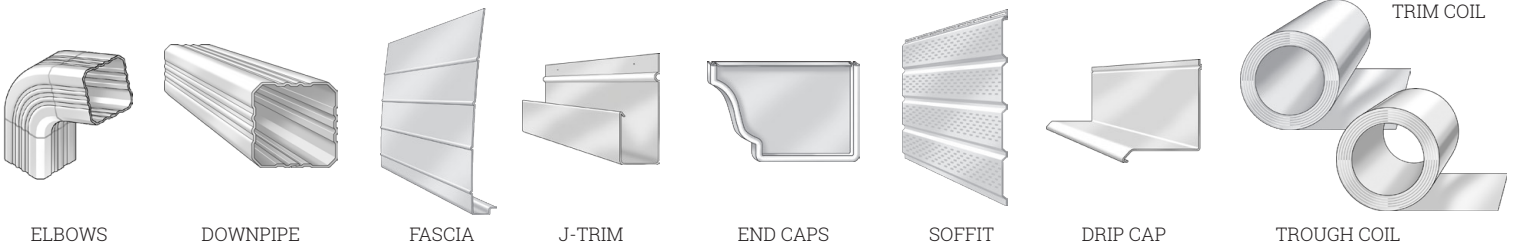

ROYAL[®] Alumipro

Aluminum & Rainware

Colour Reference Chart

White	Linen	Beige	Cashmere	Ivory	Wicker	Sand
Clay	Pebble Clay	Brownstone	Harvard Slate	Chocolate	Universal Brown	Commercial Brown
Antique Brown	Cactus	Granite	Grey	Charcoal	Ironstone	Black

**DOWNPIPE • END CAPS • ELBOWS • STRAPS • J-TRIM •
TROUGH COIL • TRIM COIL • DRIP CAP • SOFFIT • FASCIA**

Select colours may only be available by special order. Speak to your sales representative for more information.
For colour availability, contact your local Roofmart Branch | Printed colours may vary slightly from actual product, please view a sample or finished installation prior to final colour selection | Information in this literature is subject to change without notice. Roofmart assumes no responsibility for errors that may appear in this literature | 01/2019.